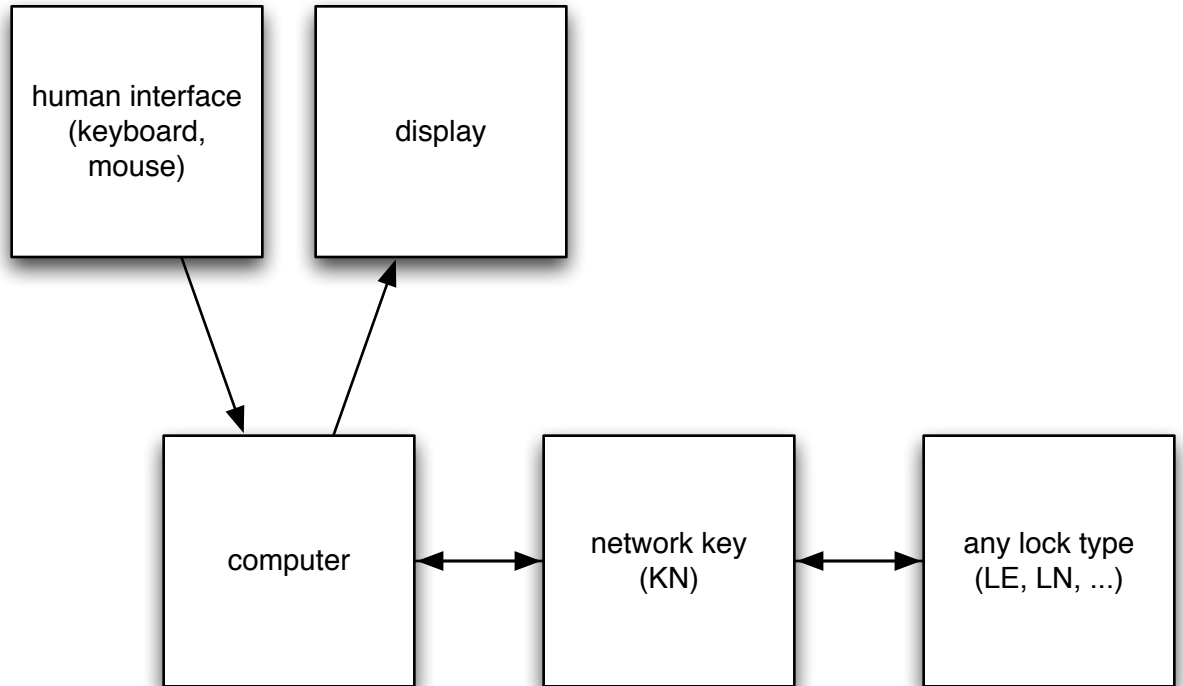

admin console, network key

features
any console
any lock
KN model included

PassFree, Improved Electronic Access Control
Copyright 2007 Cheyenne Software, Inc.