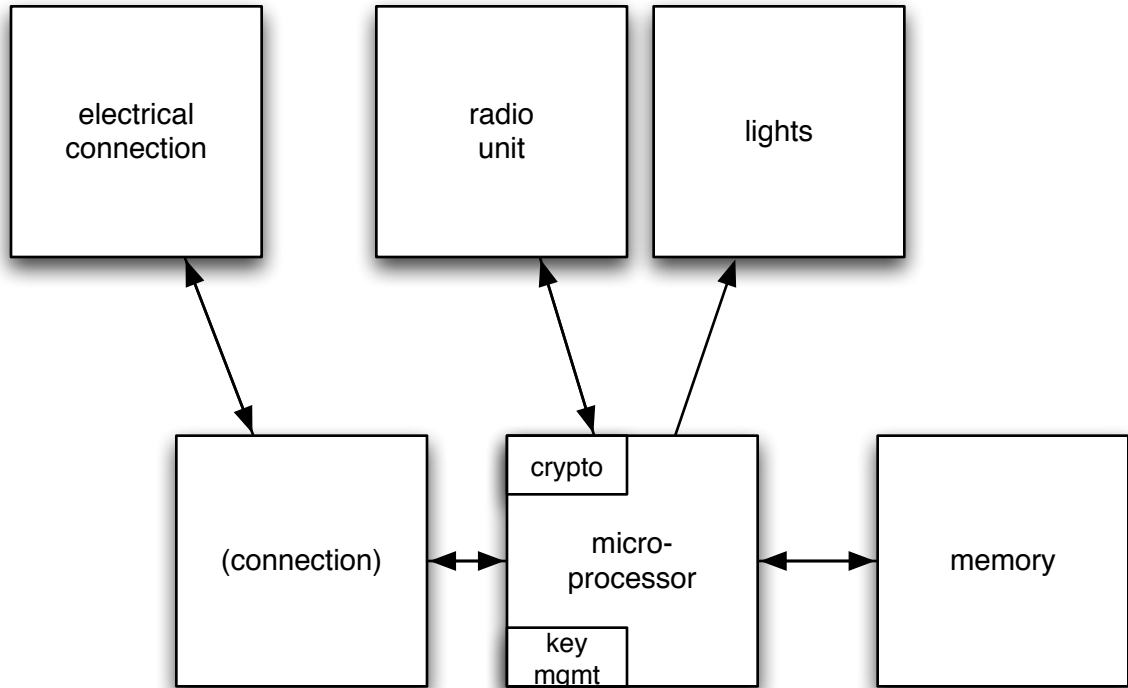

lock device, electrical output

features  
small size  
electrical output  
status lights  
mgmt interface

PassFree, Improved Electronic Access Control  
Copyright 2007 Cheyenne Software, Inc.