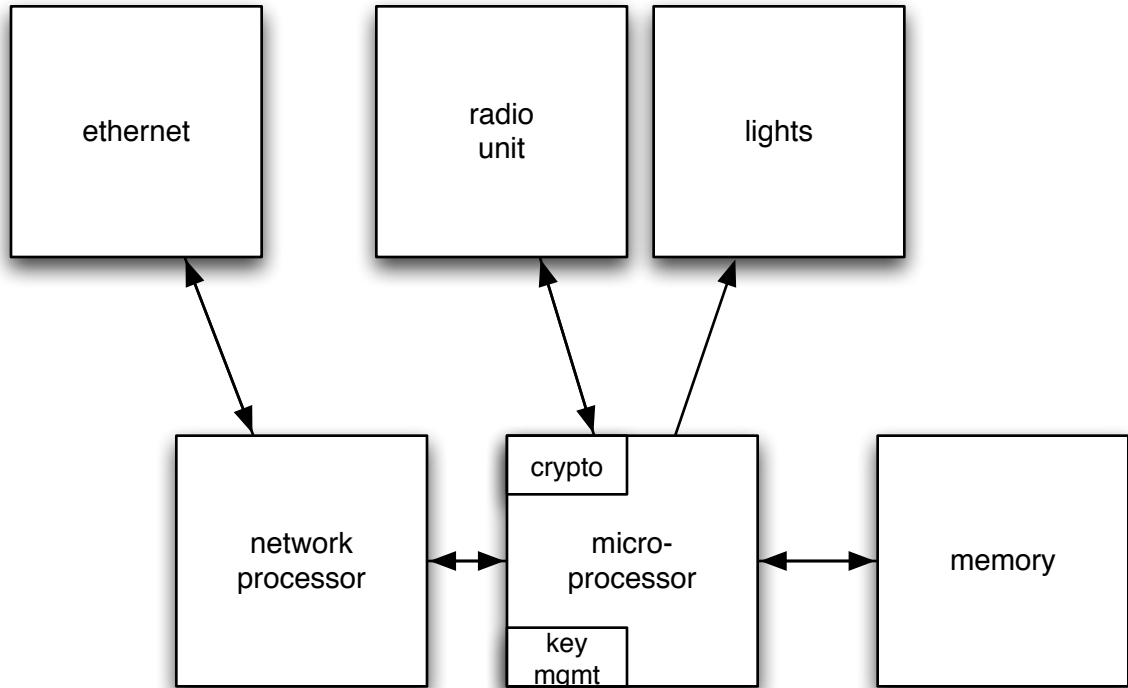

lock device, network output

features
small size
network output
status lights
mgmt interface

PassFree, Improved Electronic Access Control
Copyright 2007 Cheyenne Software, Inc.